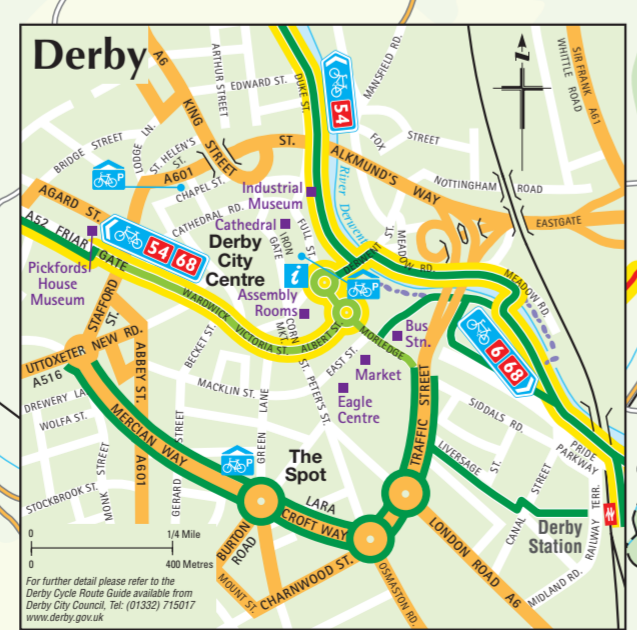

Cycle* Derbyshire

Key	
On road cycle route	County boundary
Proposed on road route	Derwent Valley Mills World Heritage Site
Off road cycle route	Bus station
Proposed off road route	Rail line and station
National Cycle Network within Derbyshire	Supertram
National Cycle Network outside Derbyshire	Tourist railway
BikeBus	National Forest
NCN route sign	Built-up Area
Cycle lockers	Tourist Information Centre
Cycle Hire	Visitor Centre
Long distance footpath (walking route only)	Place of Interest
River/Canal	Car Parking
	Youth Hostel
	Poole's Cavern