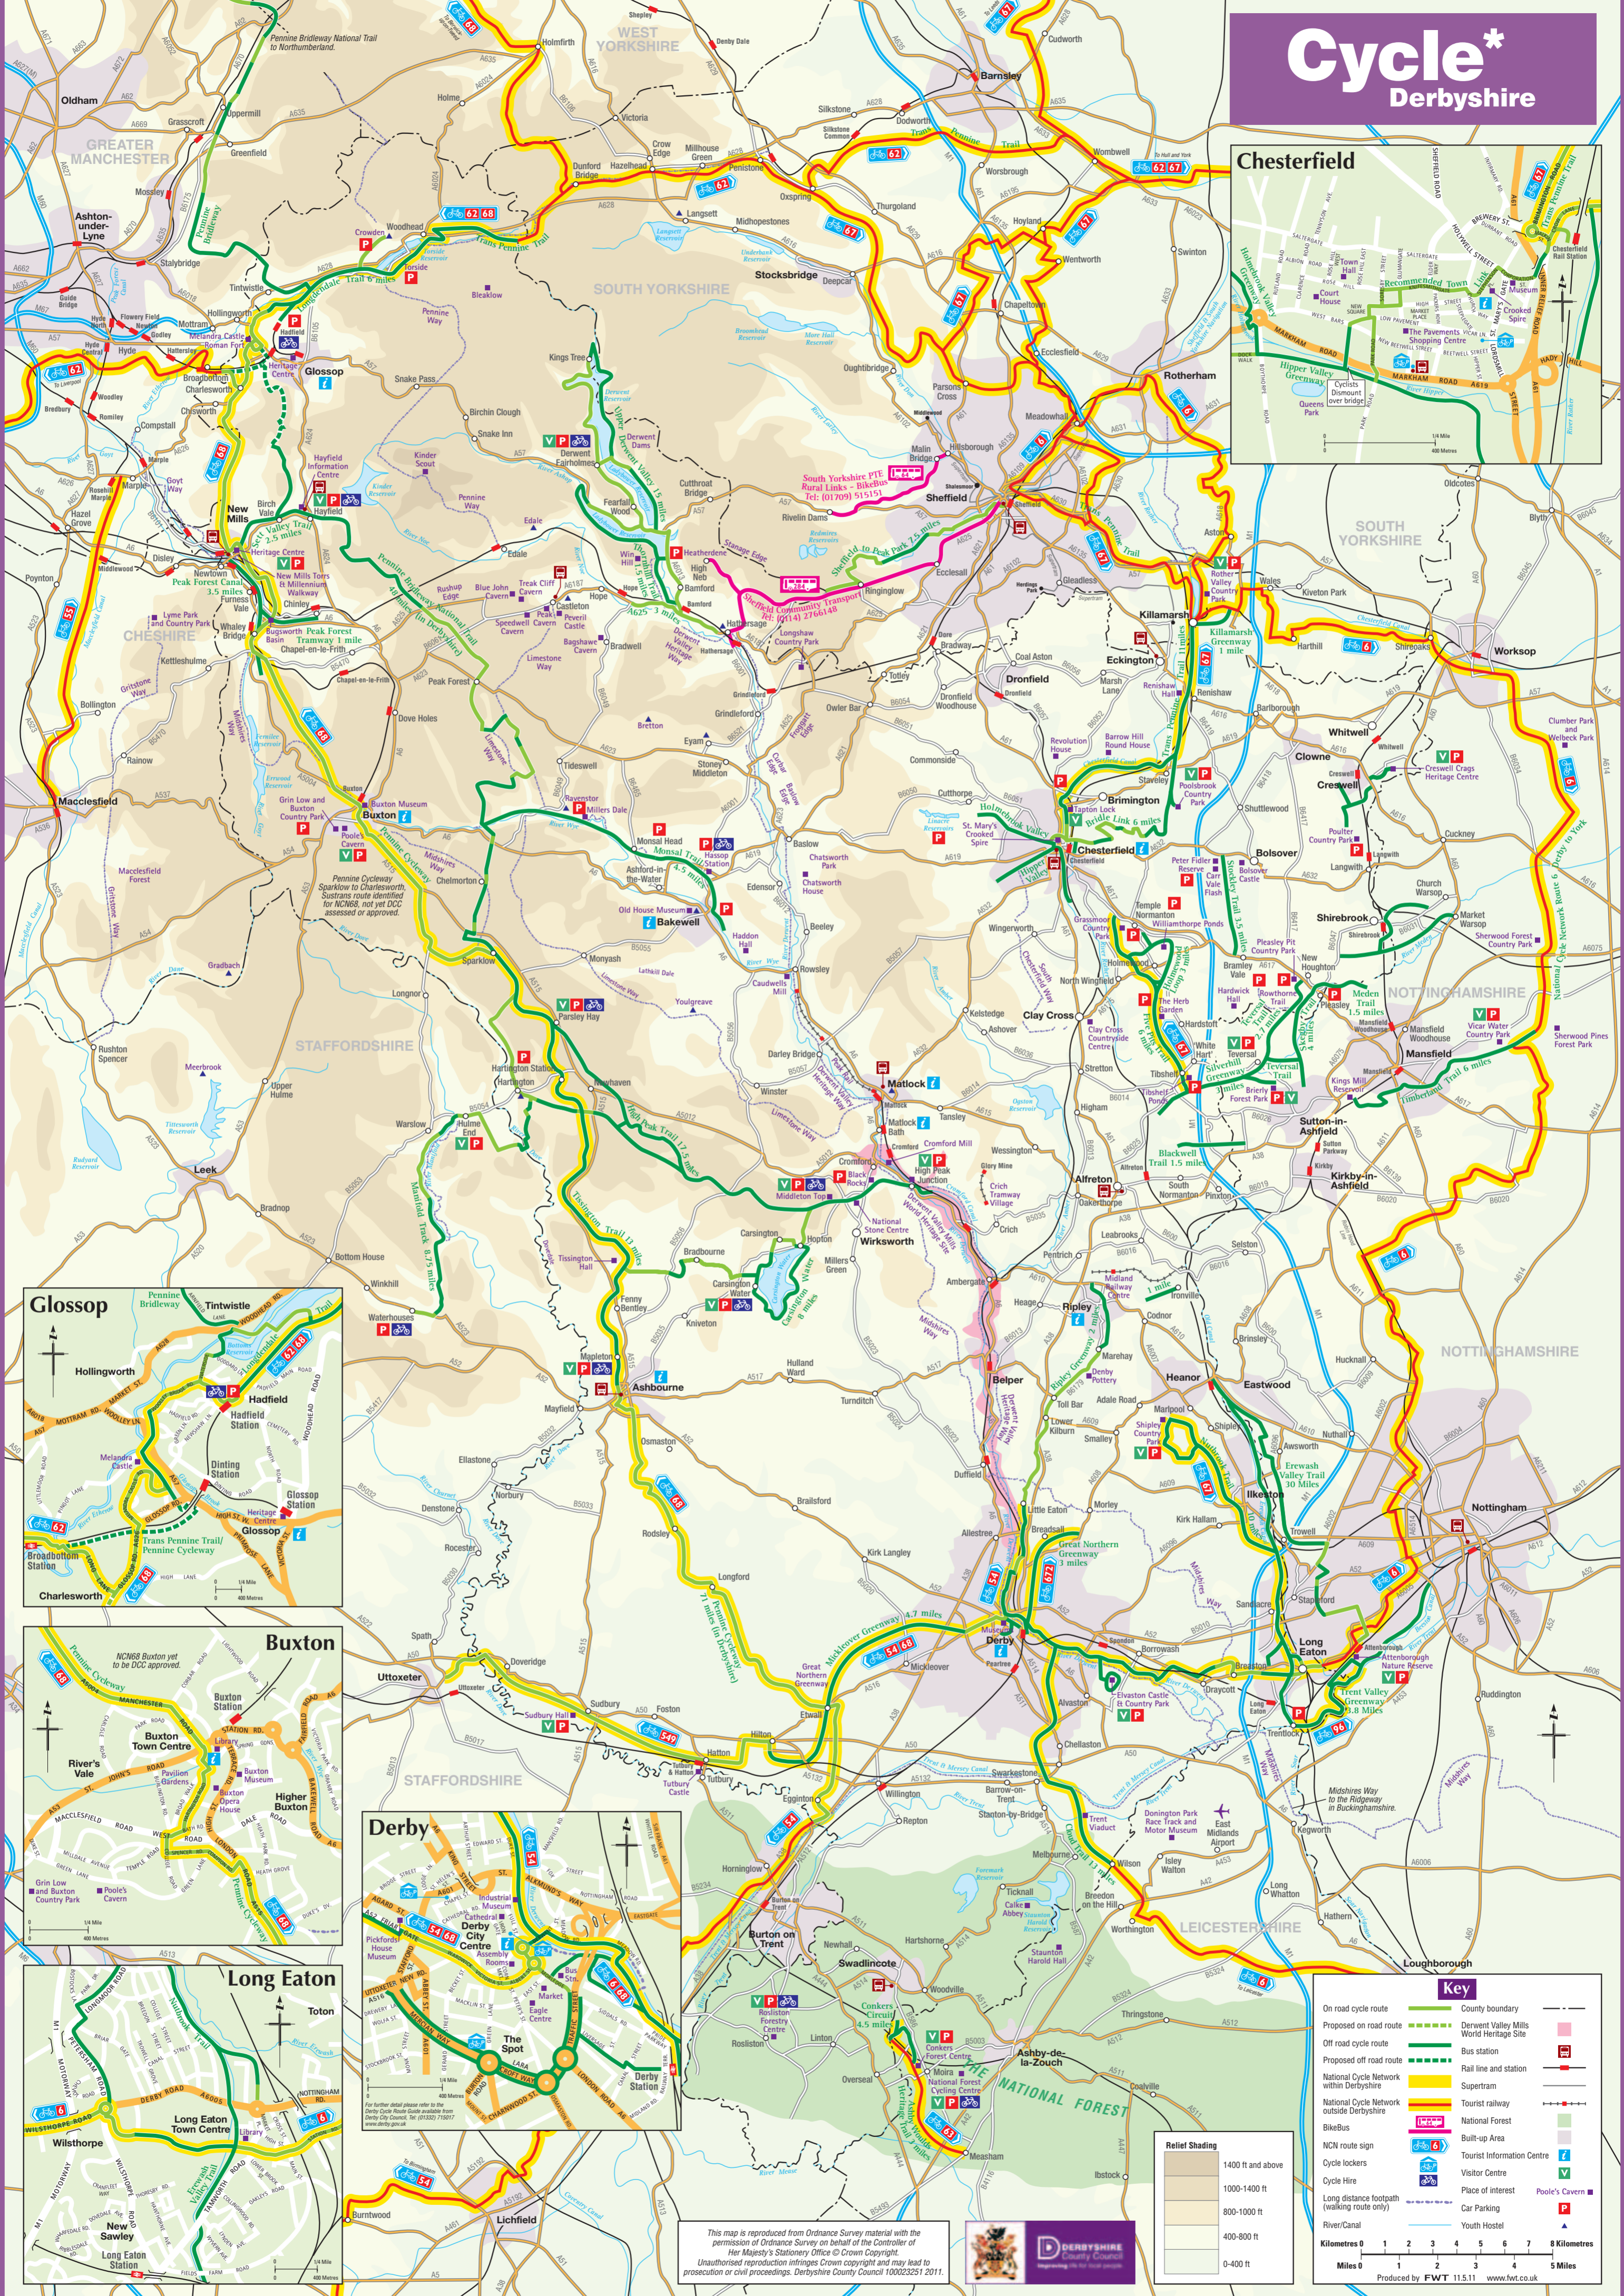

Cycle* Derbyshire

Key	
On road cycle route	County boundary
Proposed on road route	Derwent Valley Mills World Heritage Site
Off road cycle route	Bus station
Proposed off road route	Rail line and station
National Cycle Network within Derbyshire	Supertram
National Cycle Network outside Derbyshire	Tourist railway
BikeBus	National Forest
NCN route sign	Built-up Area
Cycle lockers	Tourist Information Centre
Cycle Hire	Visitor Centre
Long distance footpath (walking route only)	Place of Interest
River/Canal	Car Parking
	Youth Hostel
	Poole's Cavern