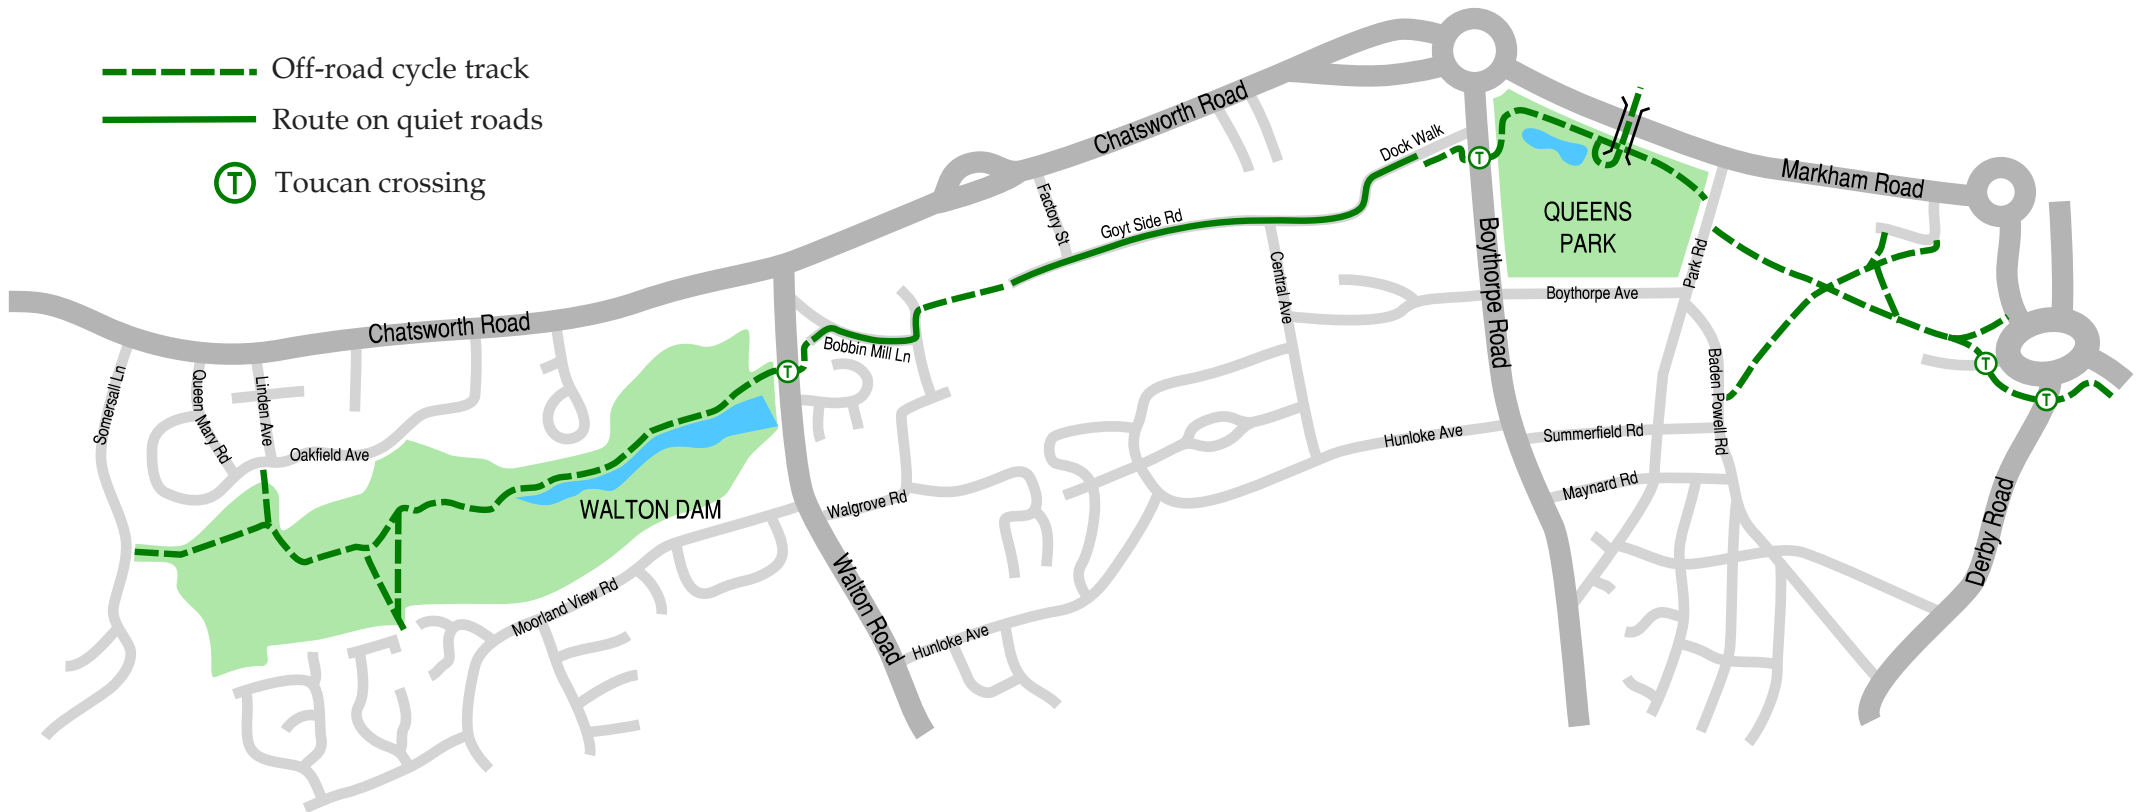

# HIPPER VALLEY TRAIL

Distance: 2 miles

A continuous cycle route from Somersall and Walton into the town centre, following off-road cycle tracks and quiet roads.

This map has been produced by Chesterfield Cycle Campaign, an organisation set up to promote cycling and improve cycle facilities in Chesterfield. Becoming a member helps to demonstrate the support for safer cycling and raises the Campaign's influence at liaison meetings with local councils. For more information telephone the Secretary, Alastair Meikle, on 01246 520820 or visit our website at [www.chesterfieldcc.org.uk](http://www.chesterfieldcc.org.uk)